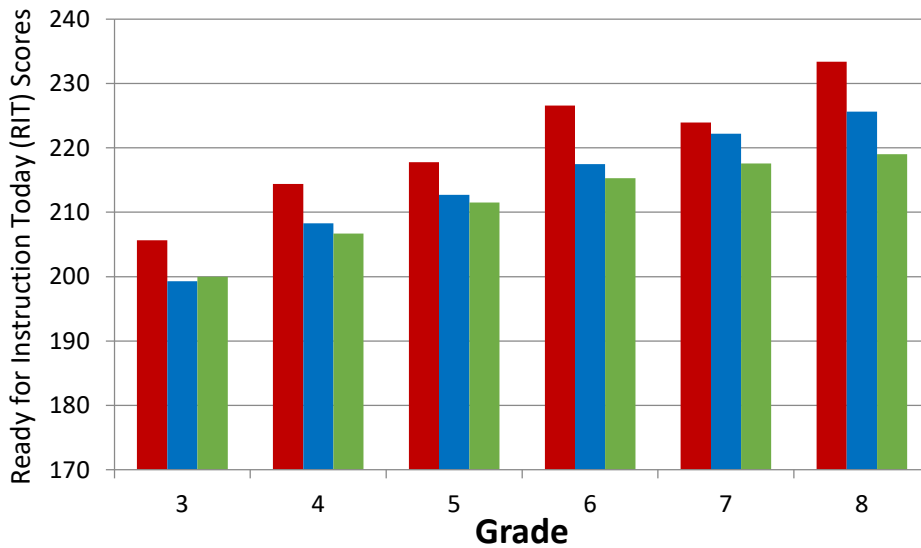

3 Year Average NWEA MAP Test Scores

■ Faith Christian ■ District Average ■ National Average

MATH

READING

LANGUAGE ARTS

SCIENCE