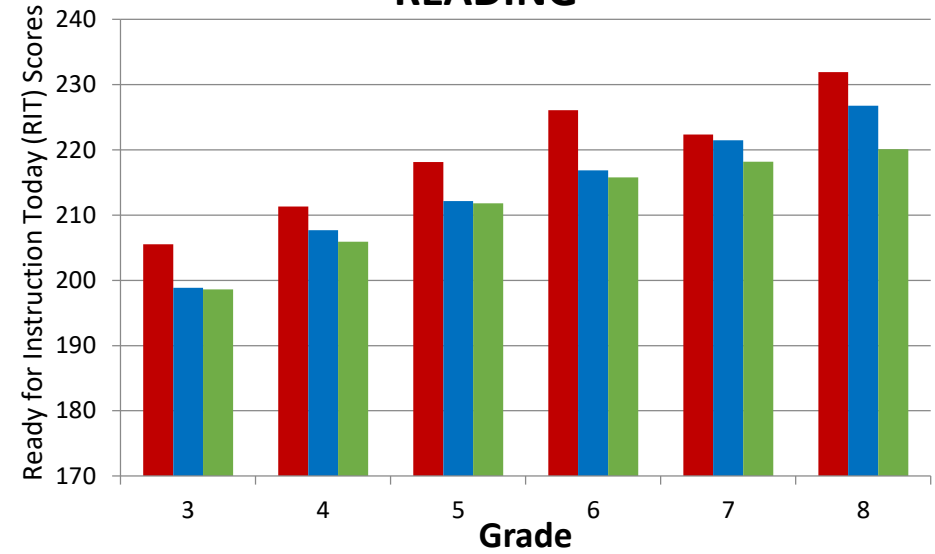

3 Year Average NWEA MAP Test Scores

■ Faith Christian ■ District Average ■ National Average

MATH

READING

LANGUAGE ARTS

SCIENCE