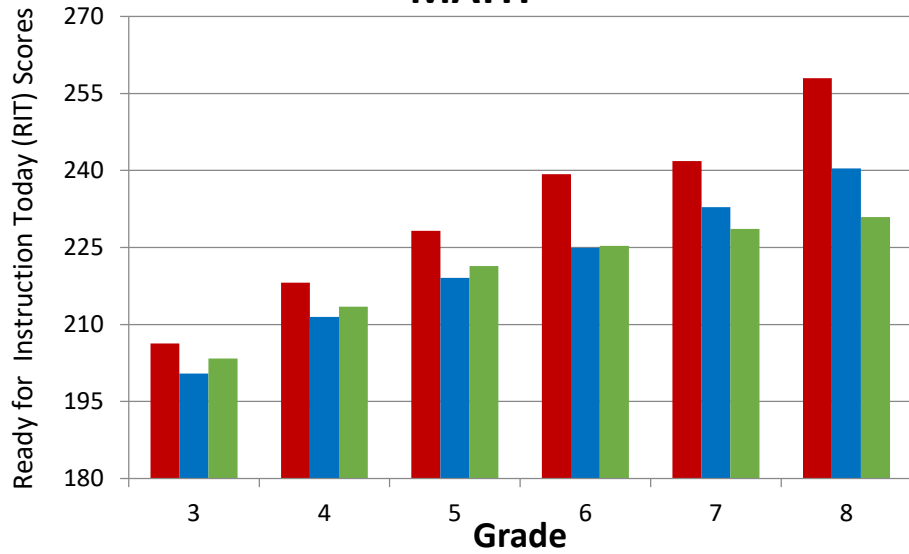

3 Year Average NWEA MAP Test Scores

■ Faith Christian ■ District Average ■ National Average

MATH

READING

LANGUAGE ARTS

SCIENCE